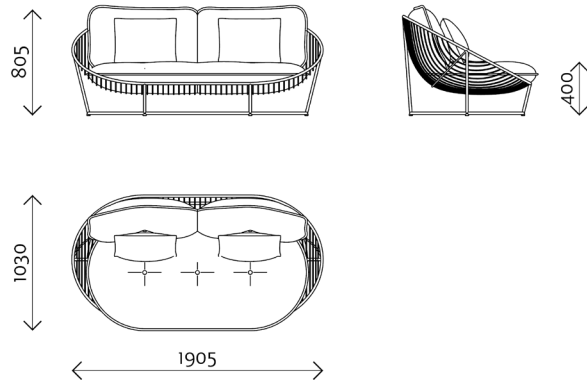

## Sofa 2-Seater

PACK SIZE (MM) L1950 X W1050 X H800

CUBIC METERS 1.64 M<sup>2</sup>

PACK WEIGHT 60 KG

MATERIALS FRAME POWDER COATED 304 STAINLESS STEEL

MATERIALS UPHOLSTERY OUTDOOR FABRICS

MATERIALS SCATTERS OUTDOOR FABRICS