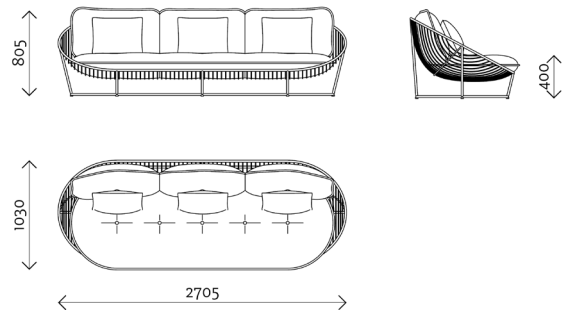

# Papa Sun Sofa 3-Seater

PACK SIZE (MM) L2750 X W1050 X H800

CUBIC METERS 2.31 M<sup>3</sup>

PACK WEIGHT 90 KG

MATERIALS FRAME POWDER COATED 304  
STAINLESS STEEL

MATERIALS UPHOLSTERY OUTDOOR FABRICS

MATERIALS SCATTERS OUTDOOR FABRICS