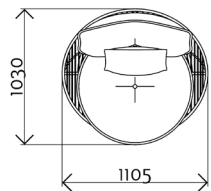

## Sofa 1-Seater

PACK SIZE (MM) L1150 X W1050 X H800

CUBIC METERS 0.97 M<sup>3</sup>

PACK WEIGHT 30 KG

MATERIALS FRAME POWDER COATED 304 STAINLESS STEEL

MATERIALS UPHOLSTERY OUTDOOR FABRICS

MATERIALS SCATTERS OUTDOOR FABRICS